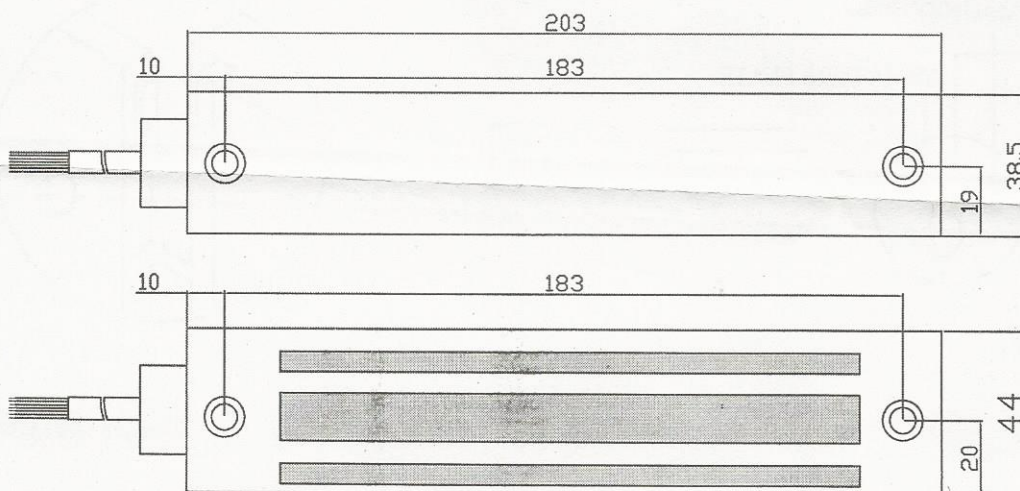

ELECTRO-MAGNETIC GATE LOCK AEM/MINGATE/F/S

A. 12VDC Input:

Connect the Red and Black wires to 12v DC +, Connect Green and Orange wires to 12v DC -

B. 24VDC Input:

Connect Red wire to 24v DC +, Connect Orange wire to 24v DC -, Link together Black and Green wires

C. Contacts:

Reed switch dry contacts are rated 0.25 Amp at 30VDC/AC for safe operation, do not exceed this rating.

If you require a normally open switch, connect the wires from the system to brown wire and yellow wire of Magnet.

If you require a normally closed switch, connect the wires from the system to brown wire and blue wire of Magnet.

12V	24V	LOCK STATUS SENSOR(REED SW.)
+ Red Black - Green Orange	+ Red Black Green - Orange	Brown COM Blue NC Yellow NO

AEM/MINGATE/F/S
WG-GL600ZC