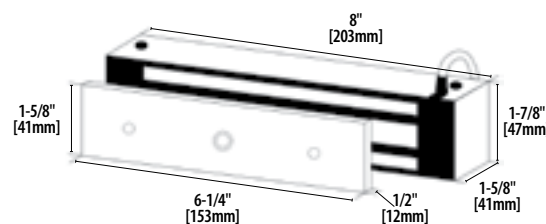

SECURITRON™
ASSA ABLOY