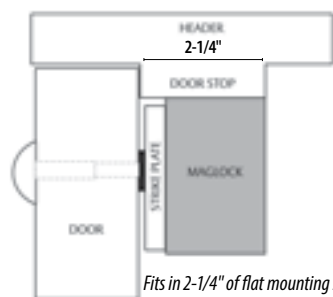

SECURITRON™
ASSA ABLOY