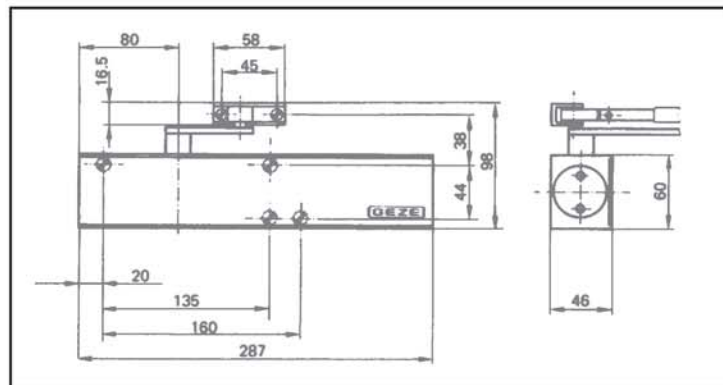

Overhead Door Closers

TS4000 Door closer system

Standard Features

- ▶ Adjustable closing force (size range 1-6 EN)
- ▶ Optical strength indicator
- ▶ Adjustable back check
- ▶ Steel flat form arm
- ▶ Adjustable latching action
- ▶ All adjustments on front of closer
- ▶ Universal fixings (Fig 1,61 & 66) in one closer

Range of applications

- ▶ Maximum door width 1400mm
- ▶ For internal and external doors
- ▶ Certifire approved

Other models available

TS4000DA Delayed Action with valve adjustable latching action

TS4000E Electro magnetic door closer system

Standard Features

- ▶ Adjustable closing force (size range 1-6 EN)
- ▶ Optical strength indicator
- ▶ Adjustable back check
- ▶ Steel flat form arm
- ▶ Adjustable latching action
- ▶ All adjustments on front of closer
- ▶ Universal fixings (Fig 1,61 & 66) in one closer

Range of applications

- ▶ Maximum door width 1400mm
- ▶ For internal and external doors
- ▶ Certifire approved

Other models available

TS4000EFS Electro-mechanical hold open with swing free arm