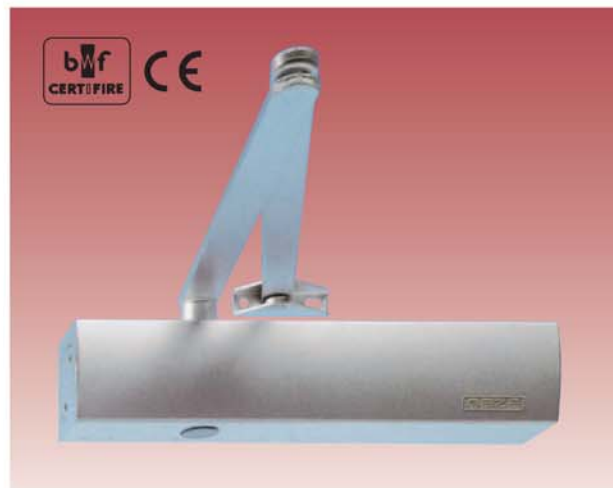

Overhead Door Closers

TS4000 Door closer system

Standard Features

- ▶ Adjustable closing force (size range 1-6 EN)
- ▶ Optical strength indicator
- ▶ Adjustable back check
- ▶ Steel flat form arm
- ▶ Adjustable latching action
- ▶ All adjustments on front of closer
- ▶ Universal fixings (Fig 1,61 & 66) in one closer

Range of applications

- ▶ Maximum door width 1400mm
- ▶ For internal and external doors
- ▶ Certifire approved

Other models available

TS4000DA Delayed Action with valve adjustable latching action

TS4000E Electro magnetic door closer system

Standard Features

- ▶ Adjustable closing force (size range 1-6 EN)
- ▶ Optical strength indicator
- ▶ Adjustable back check
- ▶ Steel flat form arm
- ▶ Adjustable latching action
- ▶ All adjustments on front of closer
- ▶ Universal fixings (Fig 1,61 & 66) in one closer

Range of applications

- ▶ Maximum door width 1400mm
- ▶ For internal and external doors
- ▶ Certifire approved

Other models available

TS4000EFS Electro-mechanical hold open with swing free arm