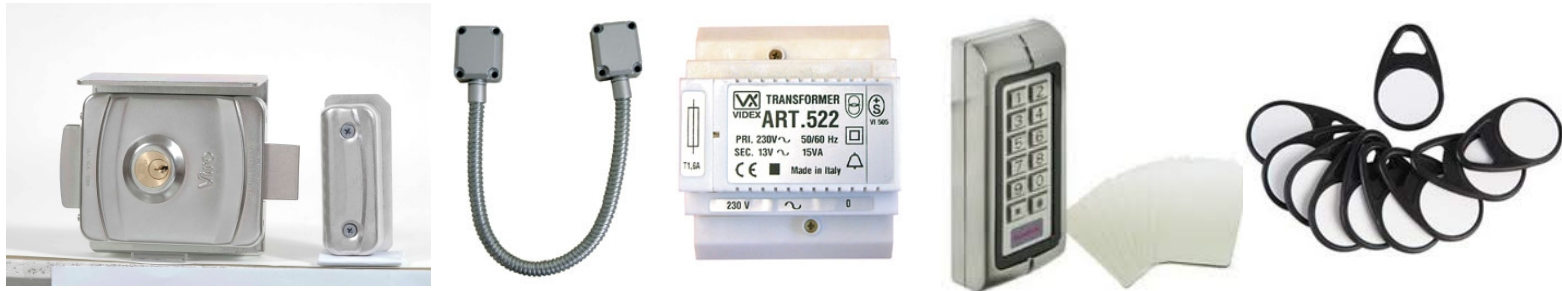

ELECTRIC LOCKING SYSTEMS
EXTERNAL ACCESS CONTROL KIT 1 FOR
INWARD OPENING DOOR OR
GATE

KIT CONSISTS OF:

- **VIRO V9083 ELECTRIC GATE LOCK
12VAC(DC OPTION AVAILABLE WITH VIRO
Viro Coil Lock Converter 12V DC COIL)**
- **DL-SUR-ARMoured SURFACE DOOR
LOOP TO PROTECT AND CONCEAL
POWER CABLE**
- **V522 ELECTRIC AC POWER
TRANSFORMER 12 VOLT AC 1.5
AMP or 12VDC ADP122A(both power packs
to be housed in waterproof housing or
internal location)**
- **APX 16 IP68 PROX READER/KEYPAD**
- **10 ACCESS CARDS OR 10 FOBS**
- **EB29 EXTERNAL EXIT BUTTON IP66
RATED**
- **THIS ACCESS CONTROL KIT IS DESIGNED
FOR EASY INSTALLATION PLEASE FEEL
FREE TO CONTACT US FOR ADVICE**