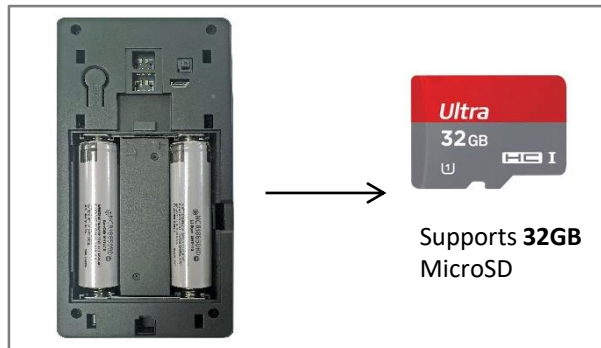

Supports **32GB**
MicroSD

Features & Benefits

- The unit has one year stand by battery life, therefore there is no need for hard-wiring
- Advanced high speed video processor chip
- Long distance signal transmission, support mobile phone real time monitoring
- High definition video and two way voice call makes communication clearer
- Wi-Fi connection for convenient monitoring
- Low power consumption and energy saving
- Built in IR LED, support night vision for safety monitoring at night
- Micro SD Card storage and cloud storage
- Micro USB cable is required for charging
- Security screws prevent easy removal
- App can be put on multiple mobile devices