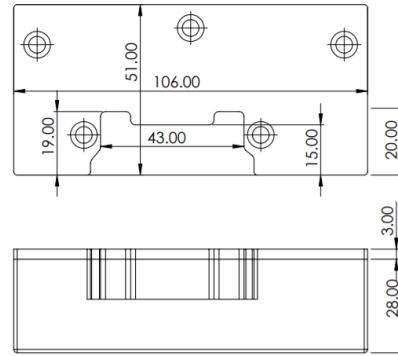

EURO STYLE RELEASE

MAGNETIC LOCK

DS-001

SPECIFICATION	FEATURES	OTHER PRODUCTS
---------------	----------	----------------

DS-001

- Use with access and door entry systems
- Suitable for metal and wooden doors
- 12V AC/DC (intermittent use only)
- Euro style release
- Apply power to open

DS-001

- Internal use
- Fail-secure
- Mortice/Rim face plates included
- Manual deactivation nib
- Adjustable jaw

DIMENSIONS	CONTENTS
------------	----------

DS-001

- Mortice: 160x32x25 (mm)
- Rim: 106x32x50 (mm)
- 416g Boxed
- M: 264g Unboxed
- R: 294g (Unboxed)

DS-001

- Door Strike
- Rim Plate
- Diode

Manufactured by a BSIA Member