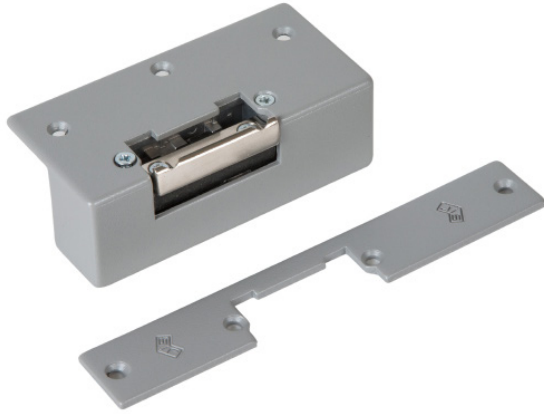

EURO STYLE RELEASE

MAGNETIC LOCK

DS-001

SPECIFICATION	FEATURES	OTHER PRODUCTS
---------------	----------	----------------

DS-001

- Use with access and door entry systems
- Suitable for metal and wooden doors
- 12V AC/DC (intermittent use only)
- Euro style release
- Apply power to open

DS-001

- Internal use
- Fail-secure
- Mortice/Rim face plates included
- Manual deactivation nib
- Adjustable jaw

DIMENSIONS	CONTENTS
------------	----------

DS-001

- Mortice: 160x32x25 (mm)
- Rim: 106x32x50 (mm)
- 416g Boxed
- M: 264g Unboxed
- R: 294g (Unboxed)

DS-001

- Door Strike
- Rim Plate
- Diode

Manufactured by a BSIA Member