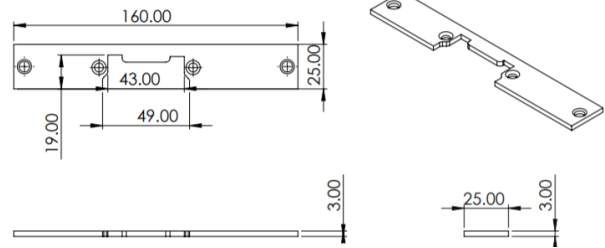

EURO STYLE RELEASE

MAGNETIC LOCK

DS-001

SPECIFICATION	FEATURES	OTHER PRODUCTS
---------------	----------	----------------

DS-001

- Use with access and door entry systems
- Suitable for metal and wooden doors
- 12V AC/DC (intermittent use only)
- Euro style release
- Apply power to open

DS-001

- Internal use
- Fail-secure
- Mortice/Rim face plates included
- Manual deactivation nib
- Adjustable jaw

DIMENSIONS	CONTENTS
------------	----------

DS-001

- Mortice: 160x32x25 (mm)
- Rim: 106x32x50 (mm)
- 416g Boxed
- M: 264g Unboxed
- R: 294g (Unboxed)

DS-001

- Door Strike
- Rim Plate
- Diode

Manufactured by a BSIA Member